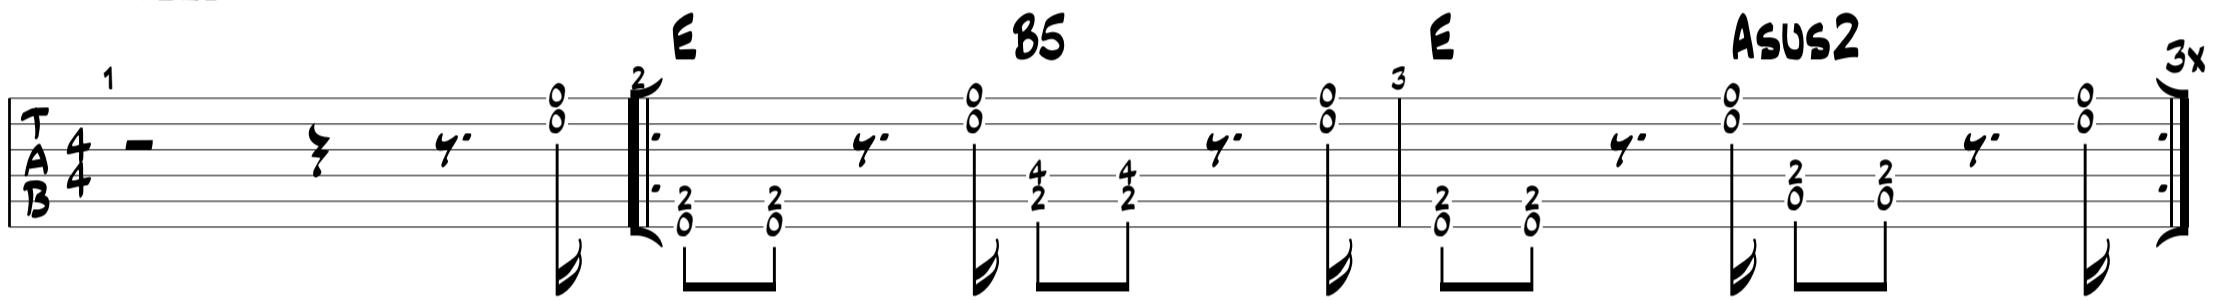

# TEENAGE DIRTBAG

WHEATUS

STANDARD TUNING

♩ = 95

VERS

CHORUS