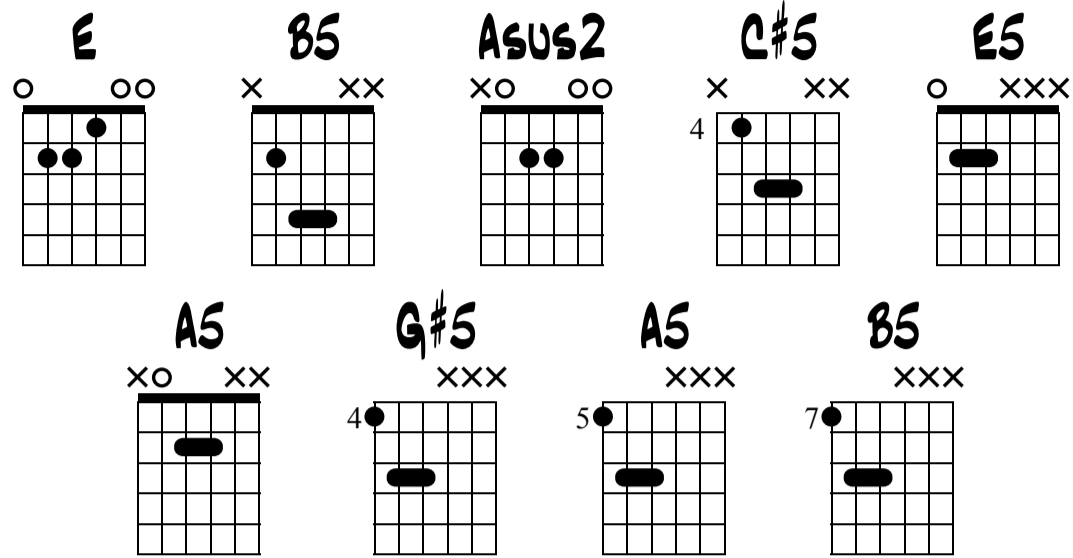

# TEENAGE DIRTBAG

WHEATUS

STANDARD TUNING

♩ = 95

VERS

CHORUS