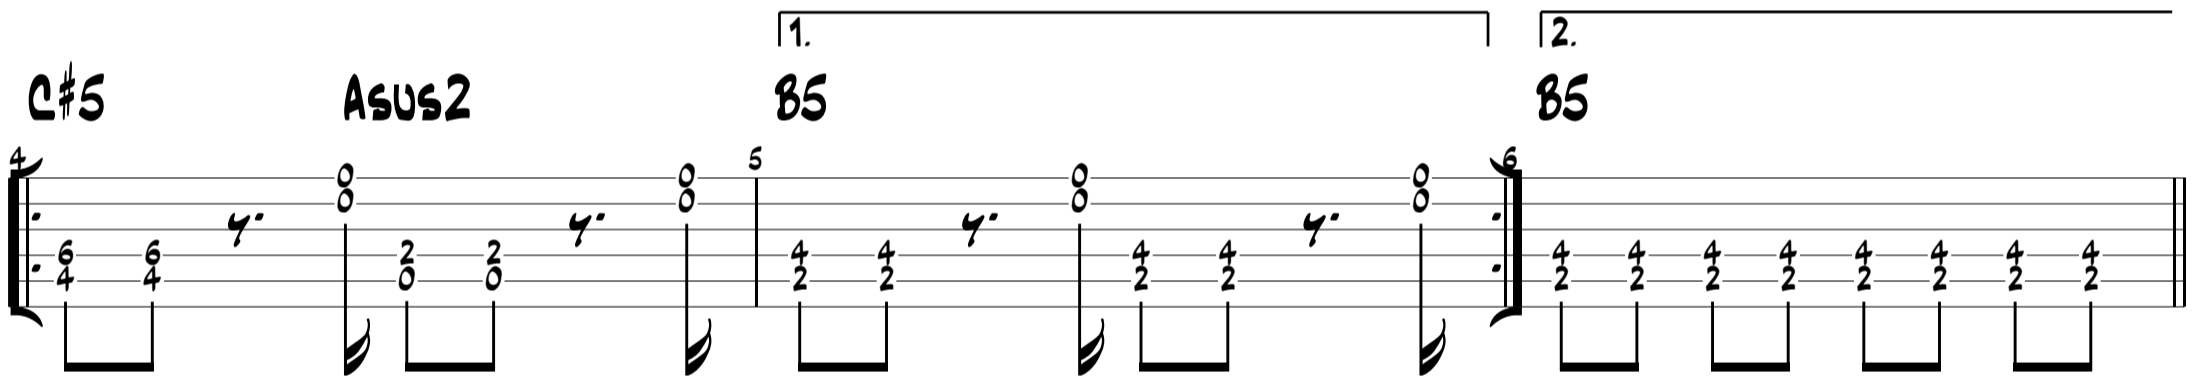

# TEENAGE DIRTBAG

WHEATUS

STANDARD TUNING

♩ = 95

VERS

CHORUS