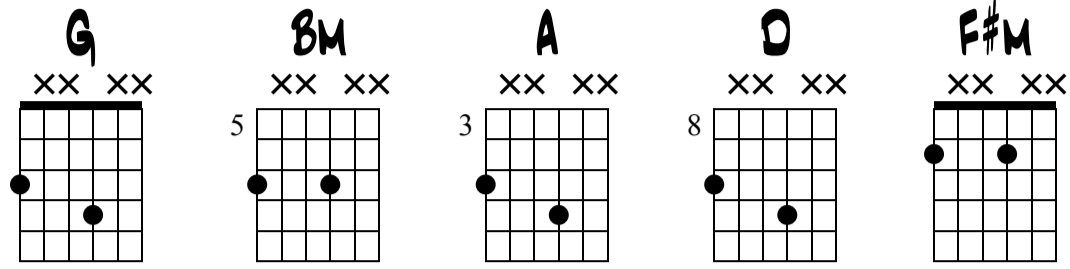

# HAPPY NOW

ZEDD / ELLEY DUHE

STANDARD TUNING

♩ = 81

CHORUS

G BM A D F#M G

CAPO FRET 2

VERS