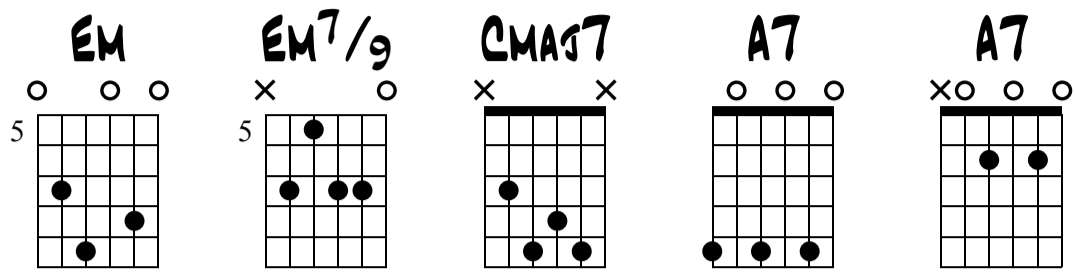

DRIVE

INCUBUS

STANDARD TUNING

♩ = 92

Guitar tablature for the song 'Drive' by Incubus. The piece is in 4/4 time with a tempo of 92 bpm. The key signature has one flat (Bb). The tablature is divided into two systems. The first system starts with a 4-measure rest, followed by an EM chord (2 measures), an EM7/9 chord (4 measures), a CMaj7 chord (3 measures), and an A7 chord (4 measures). The second system starts with a CMaj7 chord (4 measures), an A7 chord (5 measures), a 3x CMaj7 chord (6 measures), and another CMaj7 chord (4 measures). The final measure of the second system is marked with '4x'. A final A7 chord diagram is shown at the bottom left of the page.